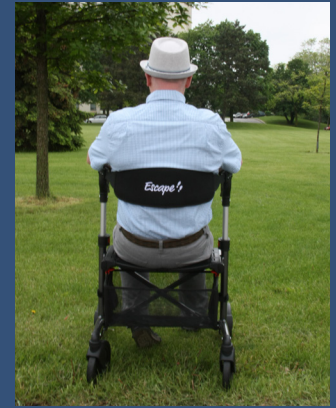

Escape™

Enjoy the Freedom!