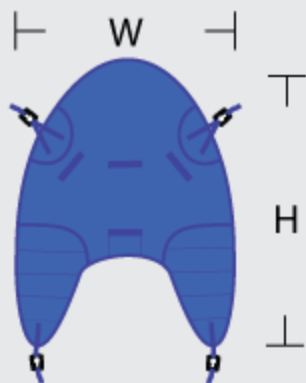

Cradle Clip Sling

Medium
MAA4000M-M

W: 35"
H: 47"

Capacity: 600LB

Large
MAA4000M-L

W: 38"
H: 51"

Capacity: 600LB

Extra Large
MAA4000M-XL

W: 42"
H: 55"

Capacity: 600LB

Specifications are a guideline only and are subject to change without notice.

Cradle Clip SPS Sling

Medium
MFA4000M-M

W: 35"
H: 47"

Capacity: 600LB

Large
MFA4000M-L

W: 38"
H: 51"

Capacity: 600LB

Extra Large
MFA4000M-XL

W: 42"
H: 55"

Capacity: 600LB

Specifications are a guideline only and are subject to change without notice.