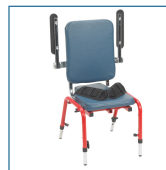

First Class School Chair

HCPCS: E1399-1,E1399

FIGURE A

FIGURE B

- Seat height and depth adjustable solid seat with a 15° anterior or posterior tilt
- Armrests provide lateral limitations as well as a stable resting surface for arms
- Flip-up armrests (Figure A) allow easy transfers and they are height adjustable
- The tray accessory mounts onto the armrest
- Padded Hip Belt 2-point hip belt provides pelvic support and maintains proper hip positioning

PRODUCTS	Description
FC 2000N	FirstClass SchoolChair,Sm,NewStyle,1/ea
FC 4000N	FirstClass SchoolChair,Lg,NewStyle,1/ea

SPECIFICATIONS	Description
Armrest Length	10" 10"
Backrest Height (FC 2000N FC 4000N)	15" 17"
Distance Between Hip Guides (FC 2000N FC 4000N)	8" - 15" 10.5" - 19"
Distance Between Laterals (FC 2000N FC 4000N)	6" - 13" 10" - 17"
Distance Between Armrests (FC 2000N FC 4000N)	13.5" 17.5"
Headrest Added Height (FC 2000N FC 4000N)	4.5" - 8" 4.5" - 8"
Hip Guides (FC 2000N FC 4000N)	3" (H) x 10" (D) 3" (H) x 10" (D)
Lateral (FC 2000N FC 4000N)	4" (H) x 5" (D) 4" (H) x 5" (D)
Product Weight	13 lbs. 18 lbs.
Seat Depth	9.5"-14.5" 13"-17"
Seat To Floor Height	10-14" 15 - 23"
Seat Width	12" 16"
Seat to Footplate (FC 2000N FC4000N)	9.5" - 12.5" 9.5" 17.5"
Seat to bottom of Lateral Pads (FC 2000N FC 4000N)	3.5" - 8.25" 3" - 11.5"
Seat-to-Armrest Height (FC 2000N FC 4000N)	5" - 10" 4" - 13.5"
Shipping Carton Weight (TR 1200)	16.5 lbs. 22.5 lbs.
Weight Capacity	200 lbs
Weight Capacity (13046 13046-HD)	100 lbs. 200 lbs.