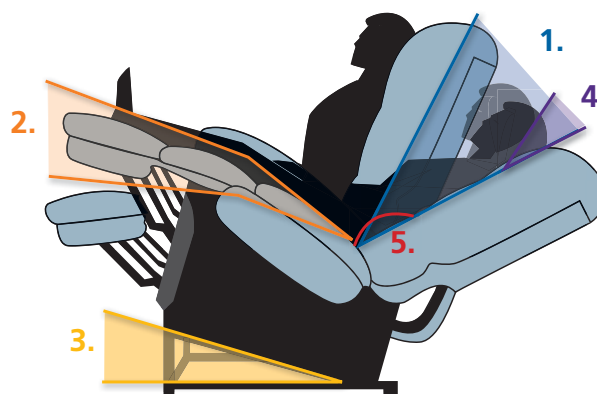

Literature is current at time of printing. Golden Technologies reserves the right to make changes to the product or literature at any time.

Complies with
 UL 73 and
 CSA C22.2 No. 68

The World's Most Advanced Power Positioning Lift Recliner!

Our Patented Twilight Technology Now in a Unique 5-Motor System to Achieve Optimum Support

Motor #1
 Adjusts back positioning

Motor #2
 Controls the footrest movement and the patented movement of the rising seat box

Motor #3
 Activates Twilight technology, a tilting movement that provides a weightless experience

NEW! Motor #4
 Adjusts head support and placement.

NEW! Motor #5
 Provides customizable lumbar support.

HEALTHY BENEFITS: