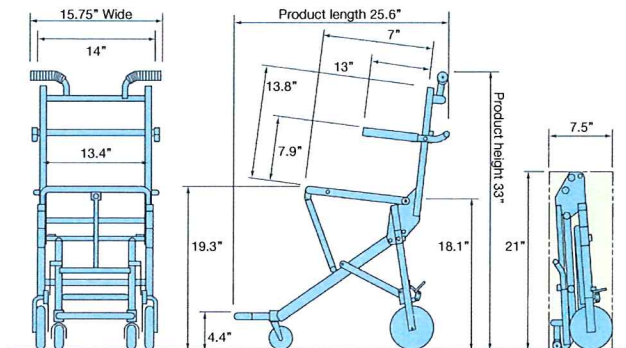

### Specifications

|                 | Open     | Folded |
|-----------------|----------|--------|
| Weight Capacity | 250 lbs. | N/A    |
| Height          | 33"      | 21"    |
| Width           | 15.75"   | 15.75" |
| Length          | 25.6"    | 7.5"   |