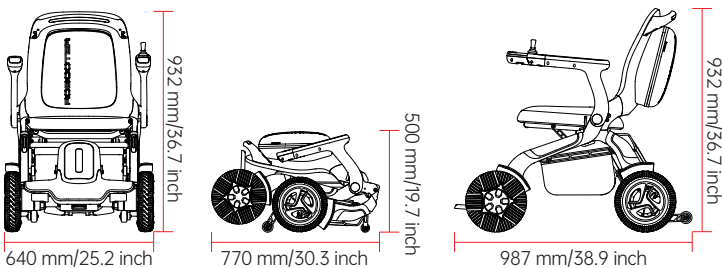

ROBOTEER

R E B O O T Y O U R L I F E

EXCLUSIVELY DISTRIBUTED BY: [meducare](https://www.meducare.com)

Robooter E60/E60-A

ELECTRIC WHEELCHAIR

The next generation of performance has arrived

[meducare](https://www.meducare.com)

www.meducare.com

Adjustable suspension
A smoother ride has arrived
Comfort all day

Omni-wheel designed for low noise and vibration
360 turning means no k-turns
Works great in all road conditions
including gravel, mud, grass, etc

Fast charging, long range

Ergonomic Seat and Back

○ Pearl White

● Stone Black

● Lake Green

PARAMETER

PRODUCT MODEL	E60	E60-A
Folding mode	Manual folding	Manual folding
Maximum speed	5 mph	5 mph
Maximum barrier height	2.3"	2.3"
Maximum crossing width	4"	4"
Slope climbing performance	9°	9°
Total weight	71.4 lbs.	75.4 lbs.
Backrest angle	Not adjustable	Adjustable
Battery weight	7.5 lbs.	7.5 lbs.
Specifications of front and rear wheels	10-inch front wheel, 10-inch rear wheel	10-inch front wheel, 10-inch rear wheel
Maximum load	< 330 lbs.	< 330 lbs.
Battery capacity	20 Ah/25 Ah	20 Ah/25 Ah
Overall dimension (length * width * height)	38.9"x25.2"x36.7"	41.4"x25.2"x37.6"
Folding shape dimension (length * width * height)	30.3"x25.2"x19.7"	33.7"x25.2"x20.7"
Seat wide	16.5"	16.5"
Theoretical driving distance	14.3 miles(20 Ah)、18 miles(25 Ah)	14.3 miles(20 Ah)、18 miles(25 Ah)